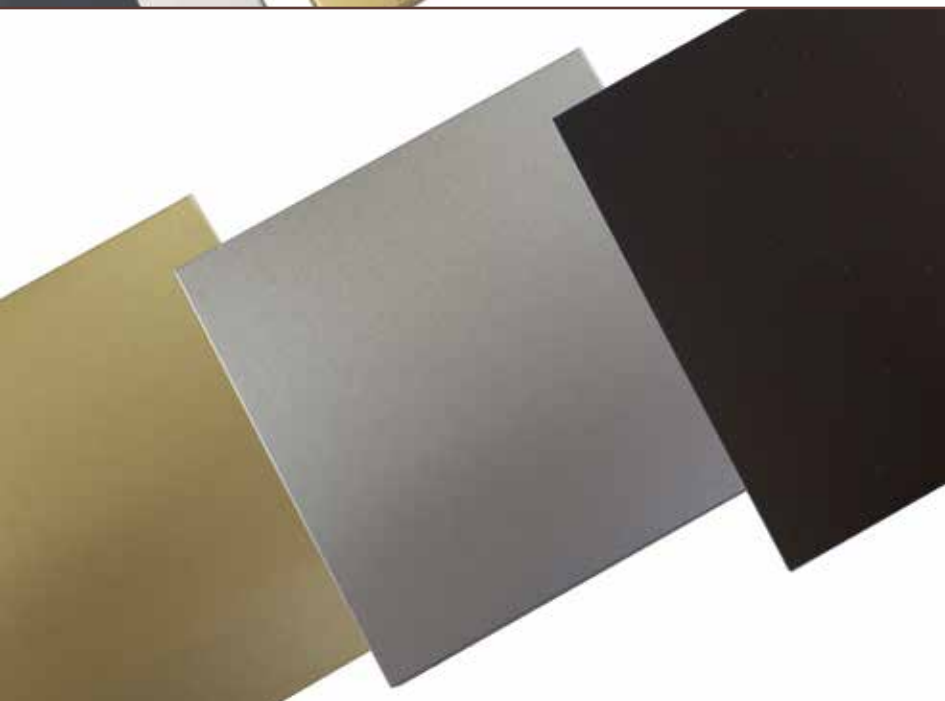

Golden

cm 8 x 8

cm 11 x 11

White

cm 14 x 14

Black

PLAQUES FOR CUSTOM ENGRAVING - SQUARE

Aluminum