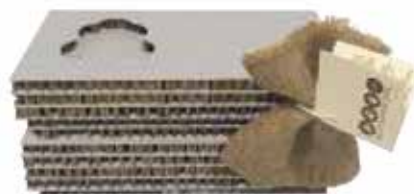

white | havana